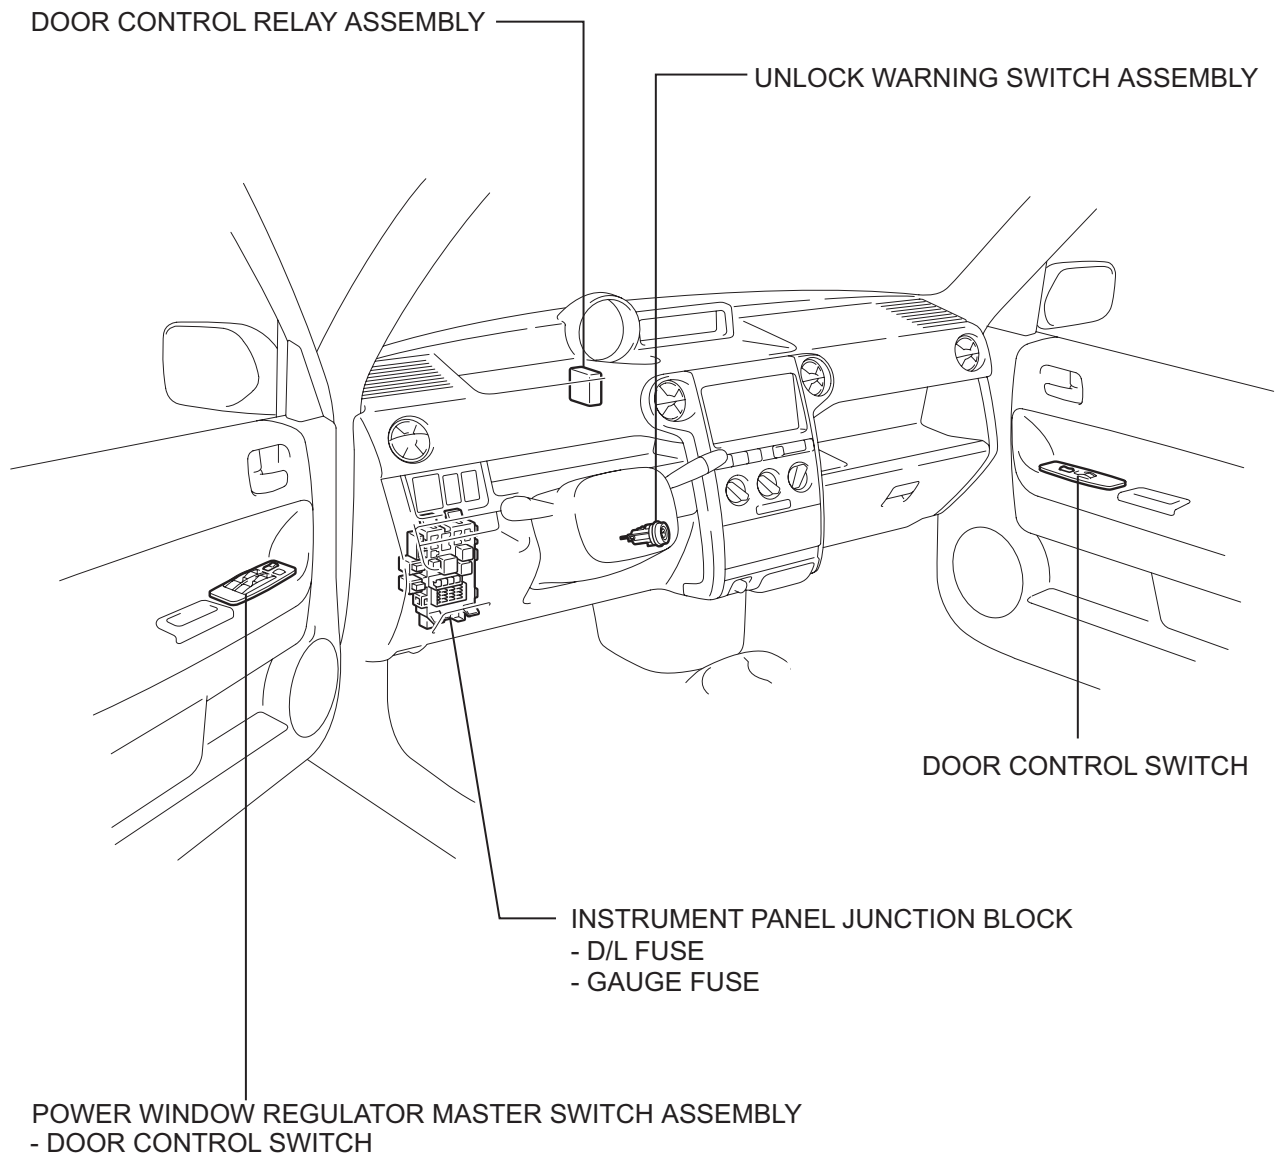

POWER DOOR LOCK CONTROL SYSTEM

PARTS LOCATION

DL

DL

FRONT DOOR LOCK ASSEMBLY LH
- FRONT DOOR LOCK ACTUATOR ASSEMBLY LH

REAR DOOR LOCK ASSEMBLY LH
- REAR DOOR LOCK ACTUATOR ASSEMBLY LH

FRONT DOOR LOCK ASSEMBLY RH
- FRONT DOOR LOCK ACTUATOR ASSEMBLY RH

REAR DOOR LOCK ASSEMBLY RH
- REAR DOOR LOCK ACTUATOR ASSEMBLY RH

BACK DOOR LOCK ASSEMBLY
- BACK DOOR COURTESY SWITCH

BACK DOOR OPENER SWITCH ASSEMBLY
(OUTSIDE HANDLE SWITCH)

REAR DOOR COURTESY LIGHT SWITCH ASSEMBLY RH