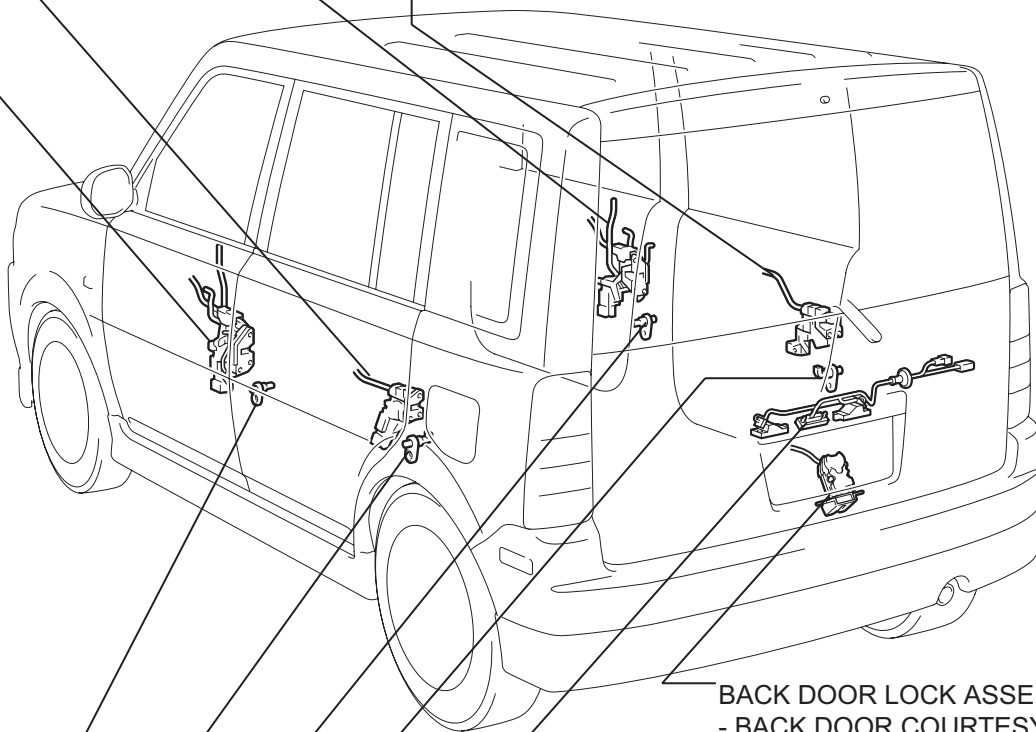

POWER DOOR LOCK CONTROL SYSTEM

PARTS LOCATION

DL

DL

FRONT DOOR LOCK ASSEMBLY LH
- FRONT DOOR LOCK ACTUATOR ASSEMBLY LH

REAR DOOR LOCK ASSEMBLY LH
- REAR DOOR LOCK ACTUATOR ASSEMBLY LH

FRONT DOOR LOCK ASSEMBLY RH
- FRONT DOOR LOCK ACTUATOR ASSEMBLY RH

REAR DOOR LOCK ASSEMBLY RH
- REAR DOOR LOCK ACTUATOR ASSEMBLY RH

BACK DOOR LOCK ASSEMBLY
- BACK DOOR COURTESY SWITCH

BACK DOOR OPENER SWITCH ASSEMBLY
(OUTSIDE HANDLE SWITCH)

REAR DOOR COURTESY LIGHT SWITCH ASSEMBLY RH