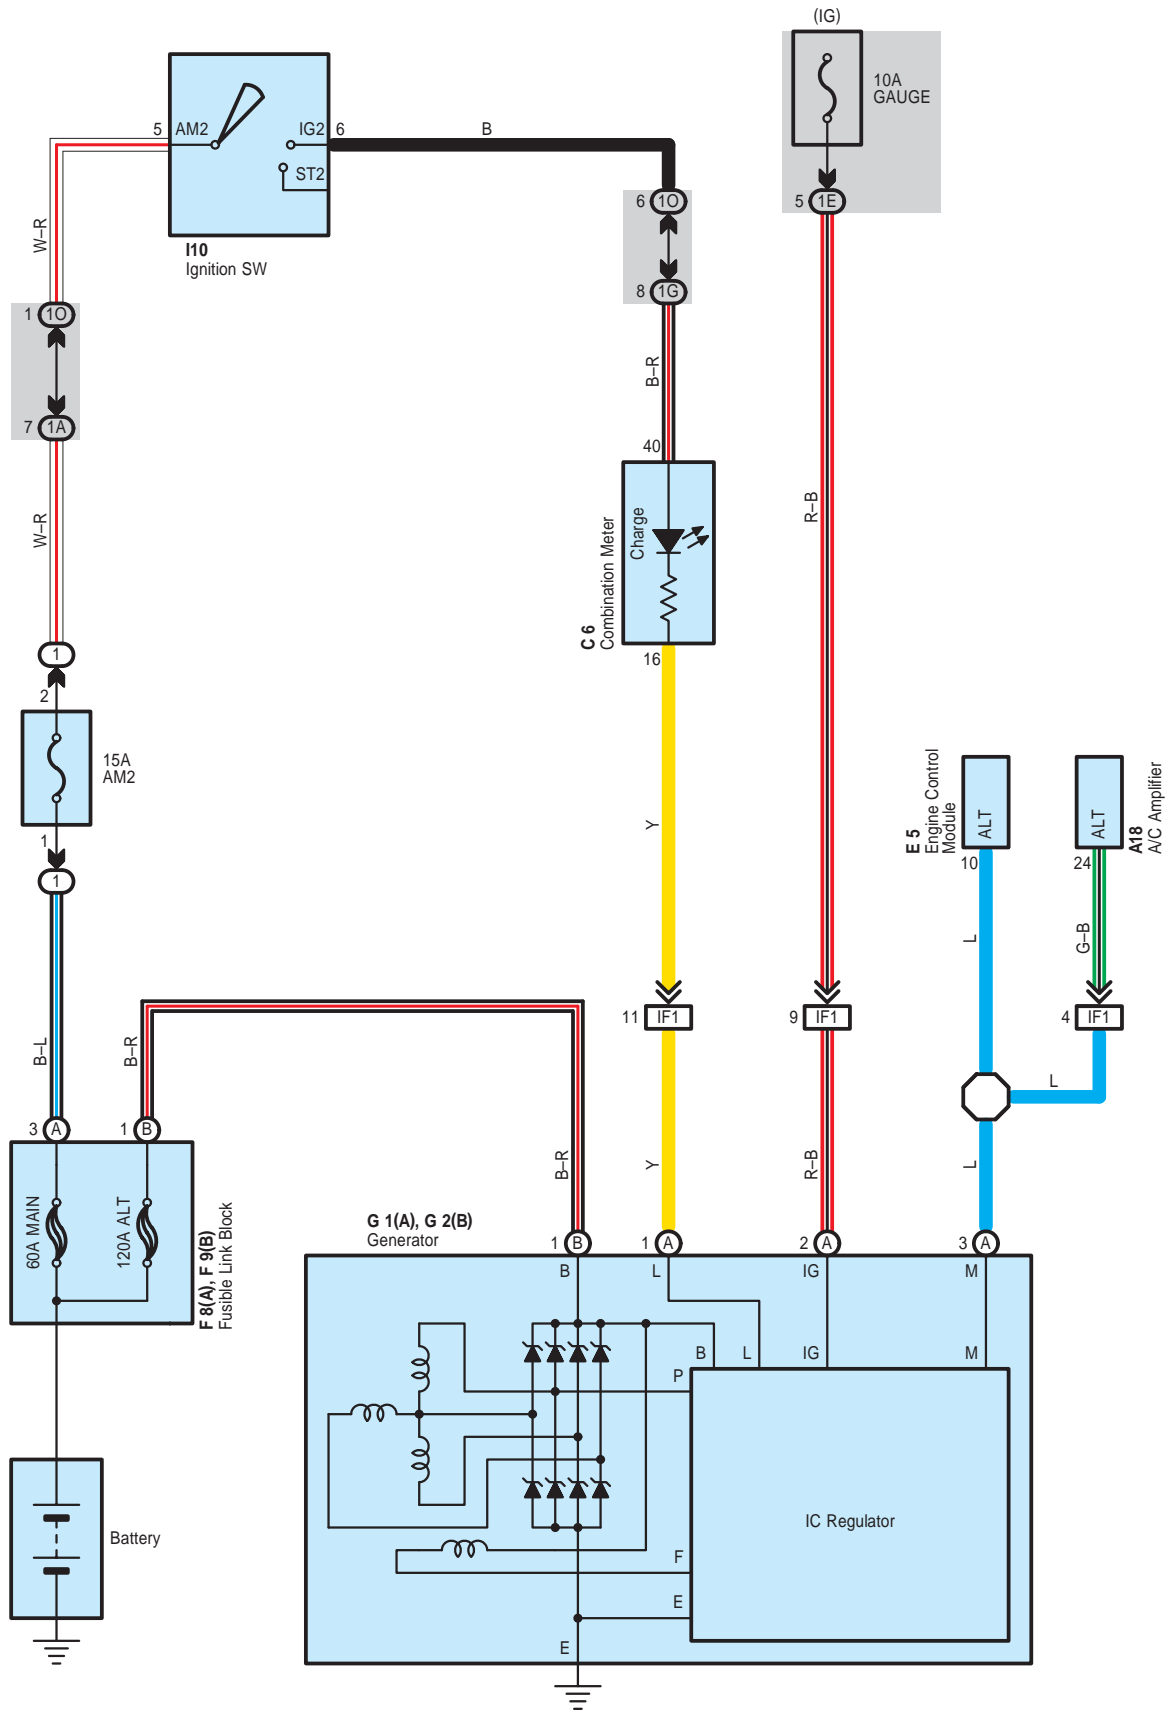

Charging

: **Parts Location**

Code	See Page	Code	See Page	Code	See Page
A18	30	F8	A 28	G2	B 28
C6	30	F9	B 28	I10	30
E5	30	G1	A 28		

: **Relay Blocks**

Code	See Page	Relay Blocks (Relay Block Location)
1	22	Engine Room R/B (Engine Compartment Left)

: **Junction Block and Wire Harness Connector**

Code	See Page	Junction Block and Wire Harness (Connector Location)
1A	24	Engine Room Main Wire and Instrument Panel J/B (Lower Finish Panel)
1E	25	Instrument Panel Wire and Instrument Panel J/B (Lower Finish Panel)
1G		
1O		

: **Connector Joining Wire Harness and Wire Harness**

Code	See Page	Joining Wire Harness and Wire Harness (Connector Location)
IF1	35	Engine Wire and Instrument Panel Wire (Behind the Glove Box)