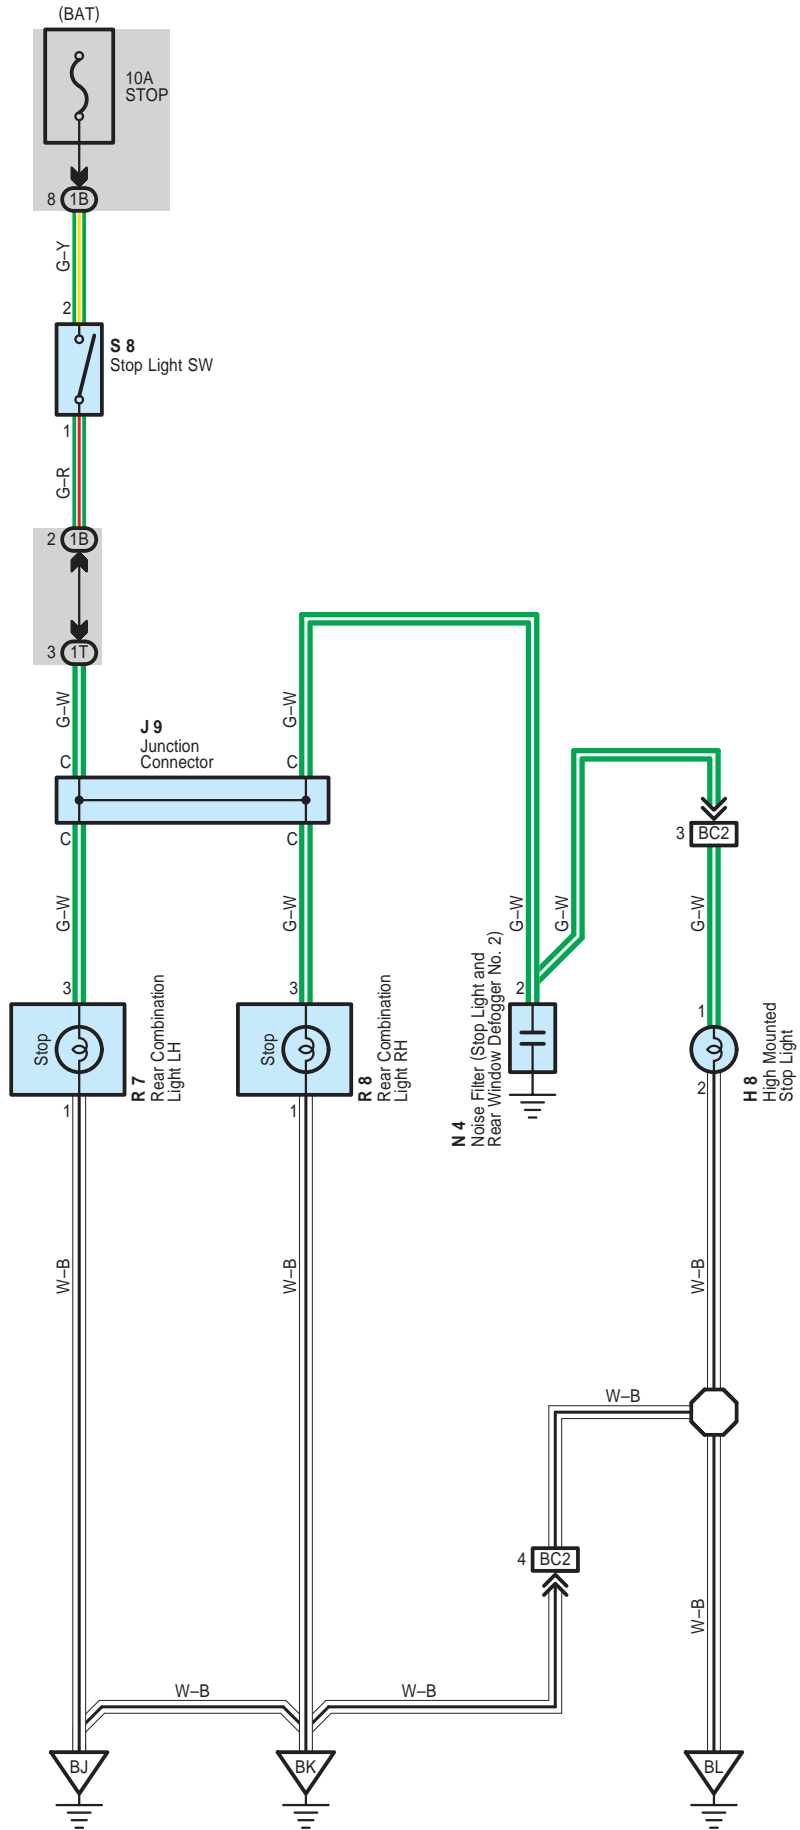

Stop Light

 : **Parts Location**

Code	See Page	Code	See Page	Code	See Page
H8	32	N4	33	R8	33
J9	32	R7	33	S8	31

 : **Junction Block and Wire Harness Connector**

Code	See Page	Junction Block and Wire Harness (Connector Location)
1B	24	Engine Room Main Wire and Instrument Panel J/B (Lower Finish Panel)
1T	24	Floor Wire and Instrument Panel J/B (Lower Finish Panel)

 : **Connector Joining Wire Harness and Wire Harness**

Code	See Page	Joining Wire Harness and Wire Harness (Connector Location)
BC2	36	Back Door No.1 Wire and Floor Wire (Right Rear Side Quarter Pillar)

 : **Ground Points**

Code	See Page	Ground Points Location
BJ	36	Rear Quarter Panel Inner LH
BK	36	Rear Quarter Panel Inner RH
BL	36	Back Door Center